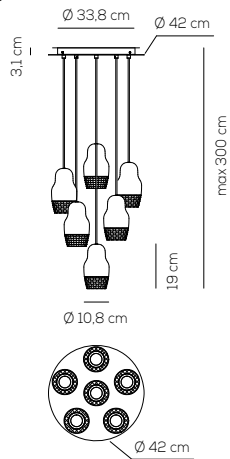

## SP FEDOR 6

kg 9,12 m<sup>3</sup> 0,24

FEDORA

Type	Article	Colours	Finish	Source
SP	FEDOR 6	<p>BC white + glass</p> <p>RO rose gold<sup>LS</sup> + glass</p> <p>BR bronze + glass</p> <p>CR chrome + glass</p>	<p>BC white varnished metal</p>	<p>GU1 GU10 LED 6 x Max 5,5W only LED bulbs</p>

CE IP20 LED 220-240VAc

example composition code SP FEDOR6 BR BC GU1

LS: stock limitato / limited stock.

SP FEDOR6 \_\_ BC GU1

CUSTOMER \_\_\_\_\_ NOTES \_\_\_\_\_

\_\_\_\_\_

NOTICE: Luminous flux (lm) and efficacy (lm/W) for all LED luminaires is estimated based on nominal ratings of the LED sources. Technical data could be subject to alteration without notice. Axo Light does not provide legal guarantee for the accuracy of this data sheet.